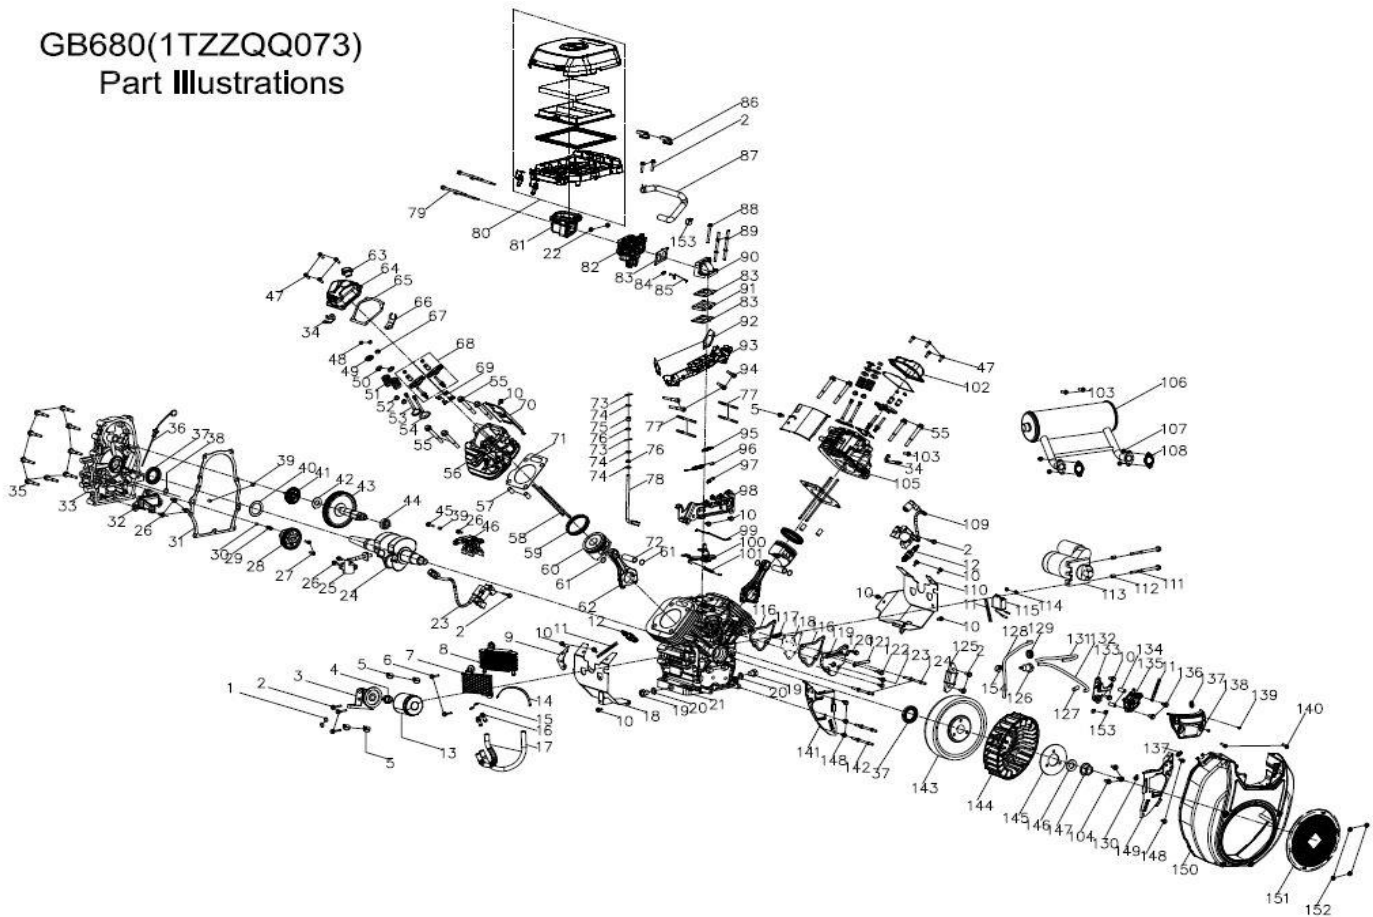

GB680(1TZZQQ073)  
Part Illustrations

NO	Parts number	Name	Qty
1	100010117	O-Ring, $\phi 11.2 \times 2.65$	2
2	100011270-0002	Bolt, M6 $\times$ 30	11
3	100023657	Secondary Oil Filter	1
4	100004048	Connection Pipe	1
5	100053326	Clamp	4
6	100011220-0001	Bolt, M6 $\times$ 25	2
7	100053380	Governor Gear Bracket	1
8	100055278	Oil Radiator	1
9	100004081	Oil Radiator Bracket	1
10	100011261-0004	Bolt, M6 $\times$ 12	15
11	100000655	Clip	4
12	100009378	Spark Plug	2
13	100004087-0001	Oil Filter	1
14	100000568-0002	Tape, L=150mm	1
15	100053642	Washer, $\phi 10.5 \times 2 \times \phi 18$	2
16	100053223	Fuel Tube Joint	2
17	100053224	Fuel Hose, $\phi 9.5 \times \phi 17.5 \times 330$	2
18	100002442	Cylinder Head Baffle	1
19	100010278	Earth Bolt	2
20	100010474	Washer, $\phi 14 \times 1.5 \times \phi 22$	2
21	100002765	Crankcase	1
22	100011463-0002	Nut, M6	2
23	100009355	Ignition Module	1
24	100003944	Crankshaft	1